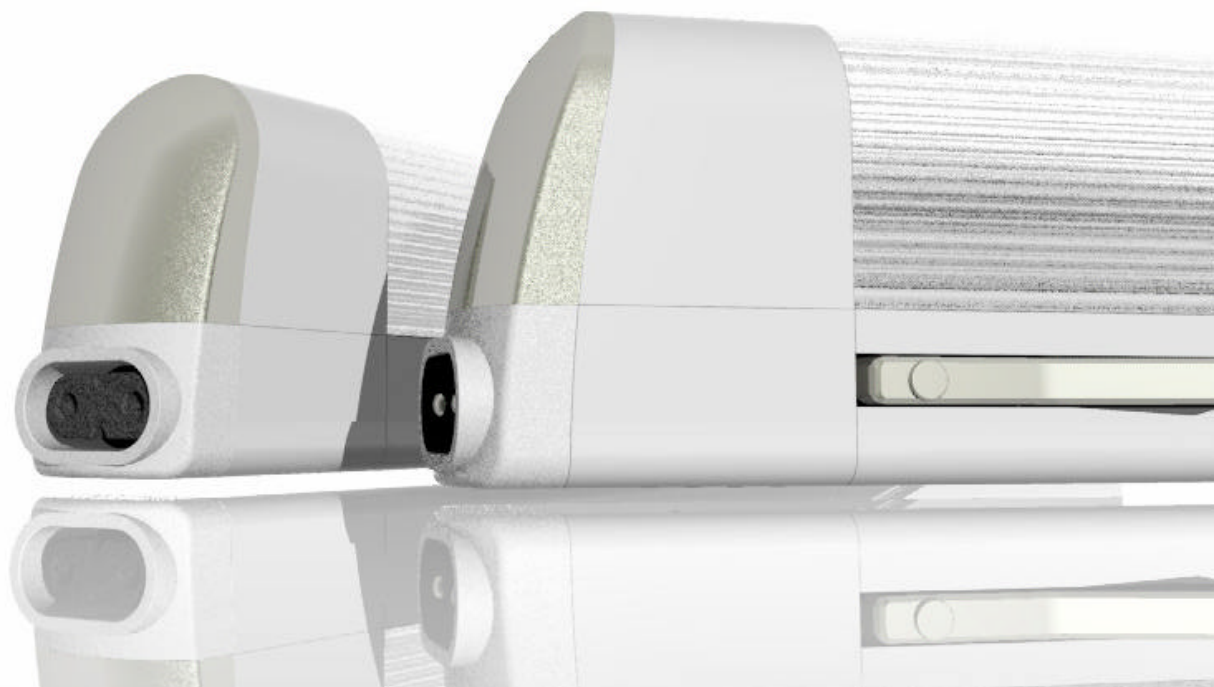

PHILIPS

Introducing Philips T5 battens

Products:

Vector

- Hardwire batten

Adreno

- Flex and plug batten

Applications:

Selling points:

Feature

- Unique 3D Batwing profile

Benefit

- 10% increase in horizontal light distribution, compared to conventional flat channel T5 battens

- Combi-packed Essential T5 lamp

- True colour natural light, 20% energy saving vs. T8 lamp

Innovative Features - Vector

- Slide-in Aligner for easy linear trunking
- Simple suspension device
- Anti-static elongated end cap
- Multiple Installation modes
- Registration dimples for linear alignment
- Unique wire clamp for additional safety
- Covered spring-loaded looped terminals for easy connections

Innovative Features - Adreno

- Ergonomic switch for easy operation

- Durable PMMA diffuser for uniform glare-free light

- Power plug & cable for easy connection

- Short wire connector for linear and curved linkage