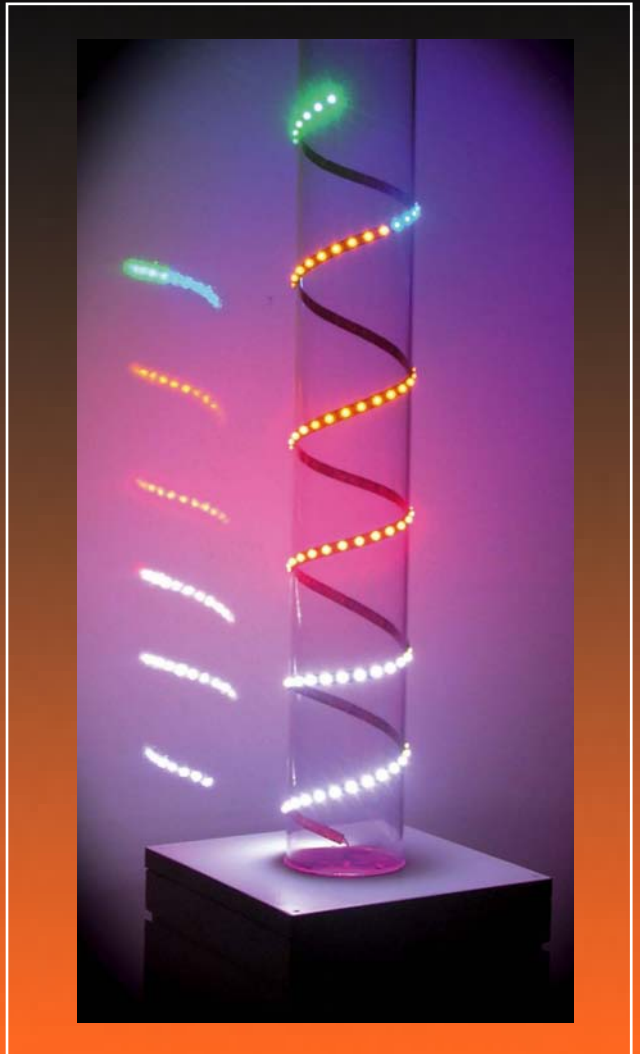

Product Data Specification

12V LED SELF ADHESIVE TAPE SYSTEM - ULTRA BRIGHT

Benefits

- Simple "Roll and Stick" system - quick and easy to install
- Immediately adheres to most surfaces - no need for glues, cements or fixings
- No additional trunking or jointing components required - extremely versatile
- Ultra Bright LEDs deliver stunning, intense effects
- Very low power consumption and electricity costs
- Extra long lifetime eliminates ongoing maintenance

Features

- 5-10 times brighter light output than standard LED rope light
- Water resistant to IP54 - great for both indoors and outdoors
- "Flexi" tape allows installation on curved surfaces
- Self-adhesive easy-peel backing
- Cut and join points every 50mm*
- Easily cut and join different colours to suit the application
- Driven by dedicated compact 12V DC LED drivers

Applications

- Indoor and outdoor effect lighting
- Marine/Automotive applications (12V DC) e.g. under handrails, entertainment lighting
- Curved surface installations e.g. masts, poles, bar areas
- Sign lighting
- Marker lighting for pathways, stairs etc
- Under shelf, hidden or display lighting
- Ideal solution for both practical and decorative light schemes

* Consult detailed instructions prior to fitting

TECHNICAL SPECIFICATION

12V DC Self Adhesive LED Tape								
Order Code	LEDs/ Reel	Reel Length	Strip Dimensions	Min Cut Length	LED Separation Distance	Power of 1 LED	Surface Illumination	1 LED Lumen Output
LED-TAPE-RED	360pcs	6m	10x2.5mm	50mm-3 LEDs	15mm	0.035W	3300lux	2.8lm
LED-TAPE-YEL	360pcs	6m	10x2.5mm	50mm-3 LEDs	15mm	0.035W	2500lux	2.8lm
LED-TAPE-BLU	360pcs	6m	10x2.5mm	50mm-3 LEDs	15mm	0.08W	7000lux	3.2lm
LED-TAPE-GRE	360pcs	6m	10x2.5mm	50mm-3 LEDs	15mm	0.08W	8000lux	3.2lm
LED-TAPE-WHI	360pcs	6m	10x2.5mm	50mm-3 LEDs	15mm	0.08W	10000lux	3.2lm
Ingress Protection IP54				Colours Red/Yellow/Blue/Green/White				
Irradiation Angle 120°				Voltage 12V DC				
Temp Range -70-85°C				Led Type SMD (Surface Mount Device)				