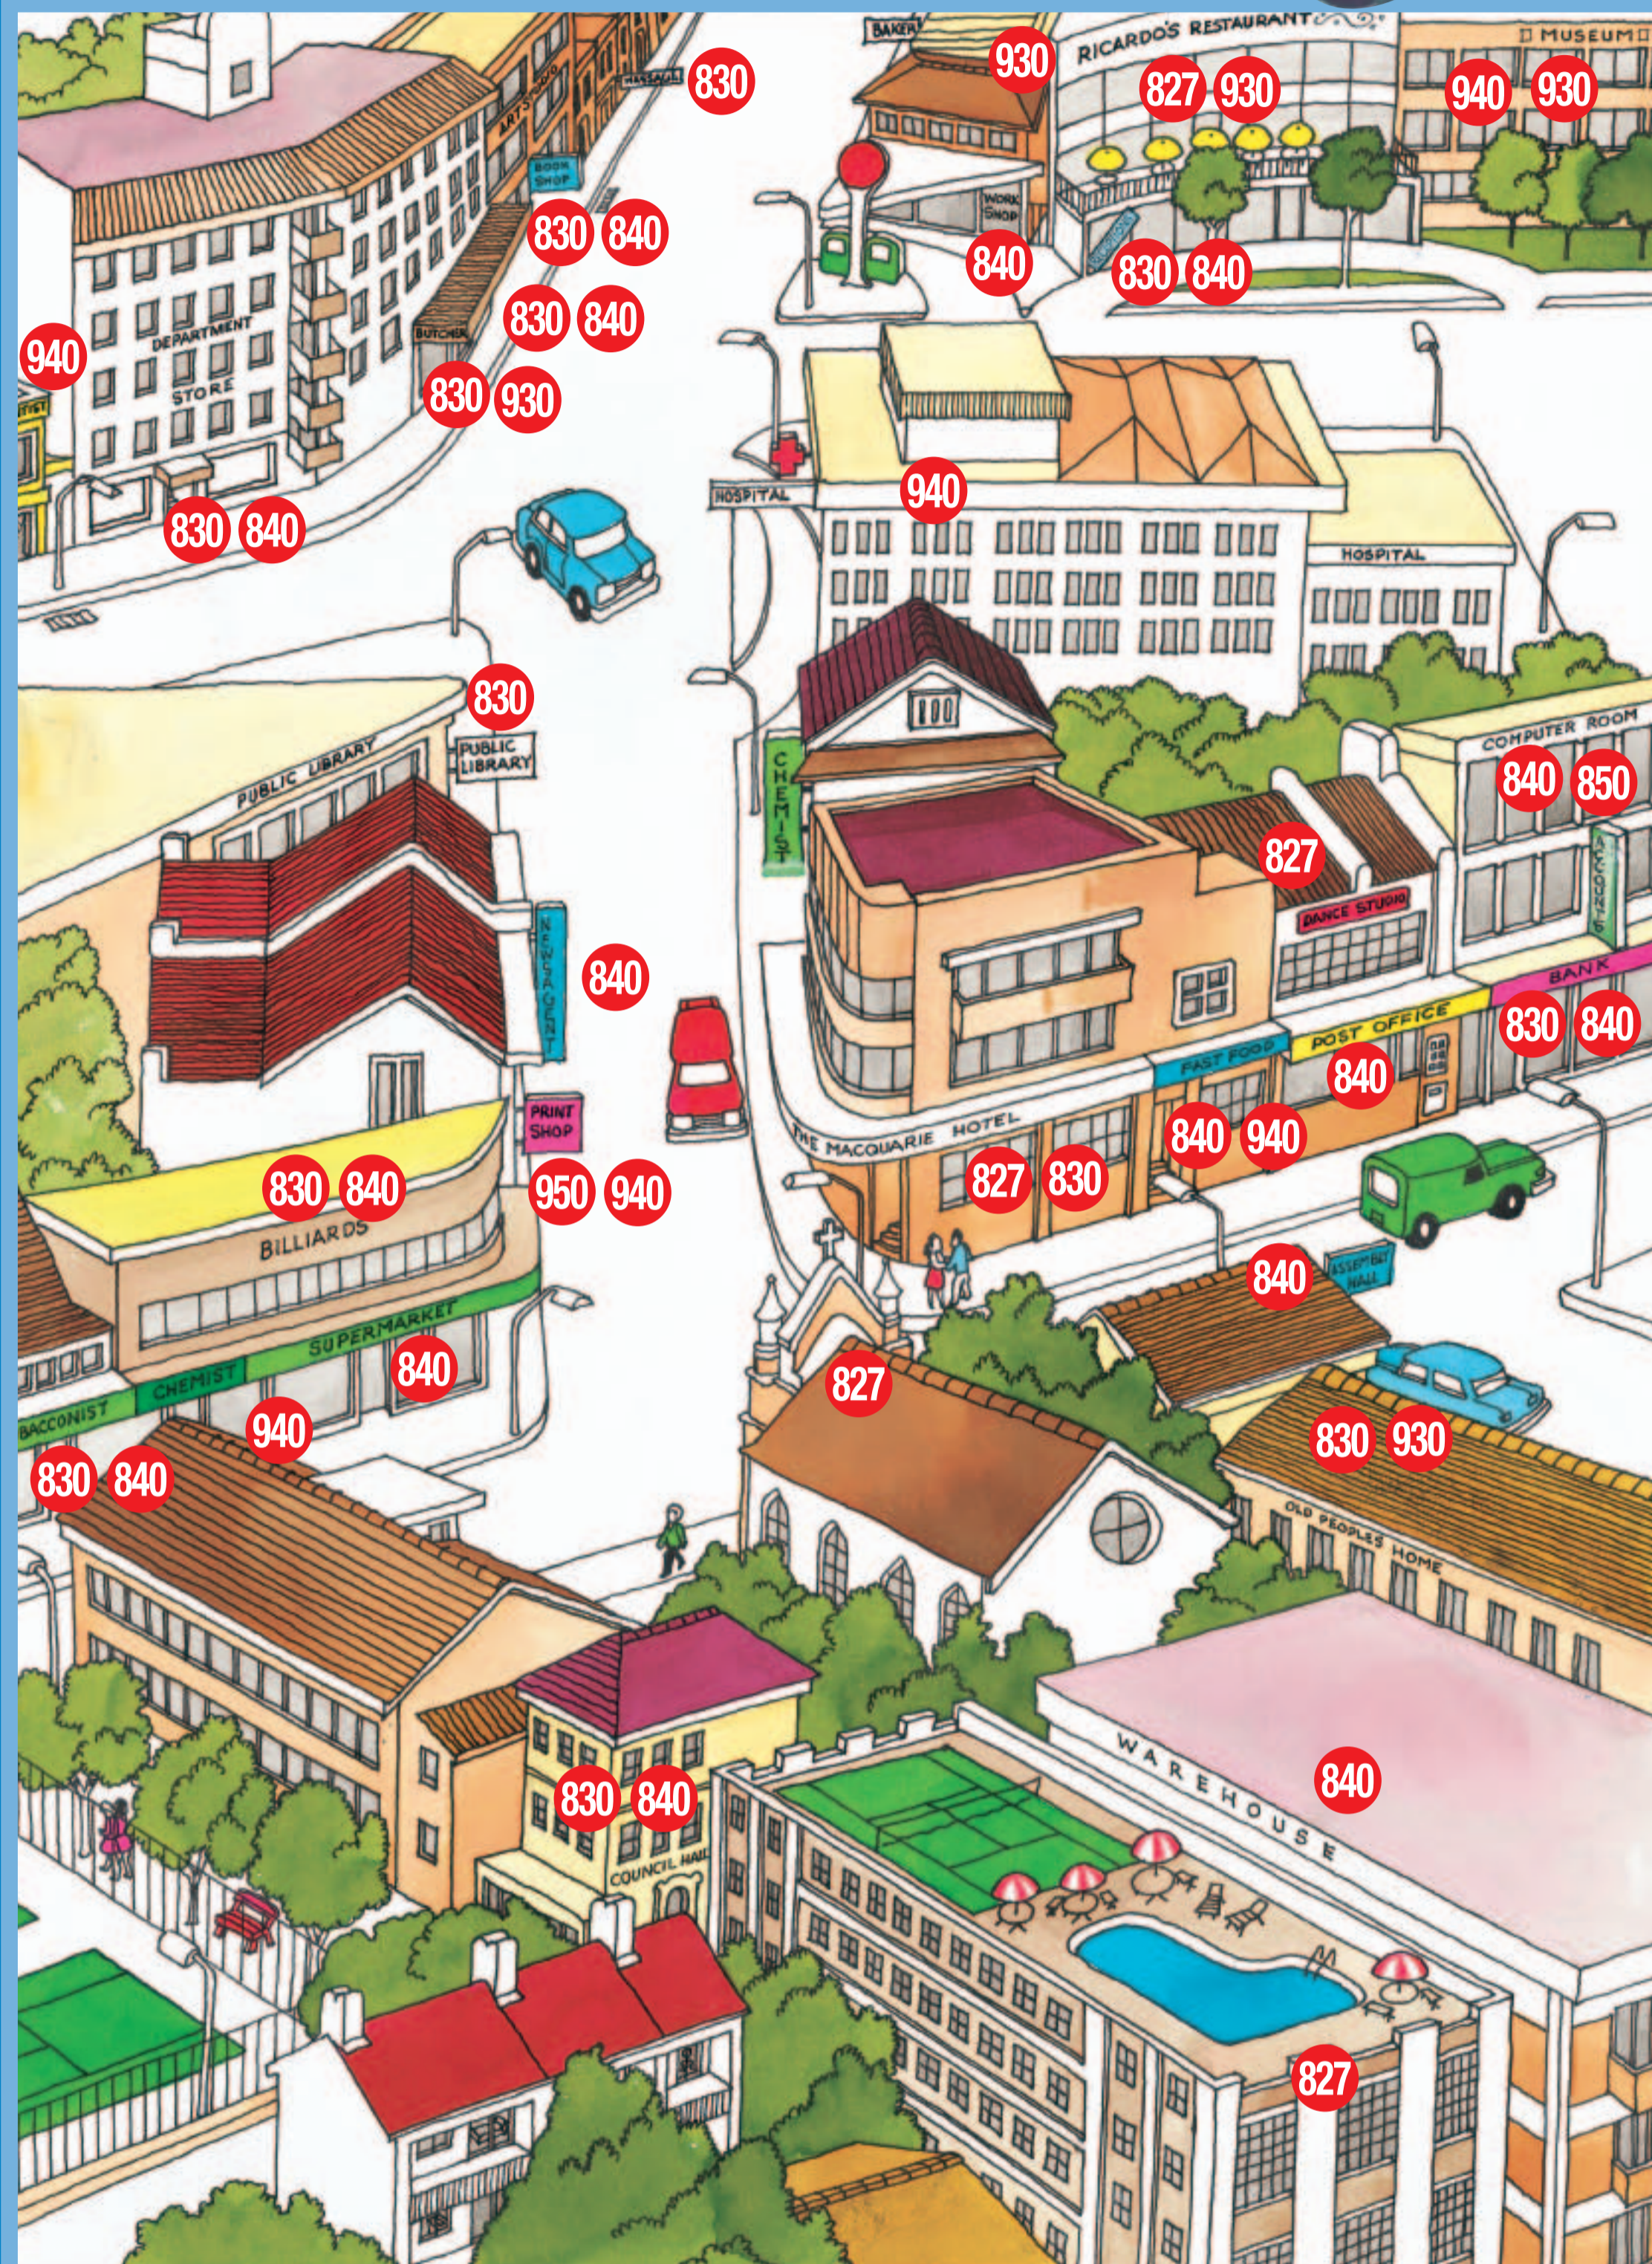

Philips Lighting TLD & ALTO™ Fluorescent APPLICATION GUIDE

	OPTION 1	OPTION 2
Abattoir	830	930
Airport Terminal	830	840
Amusement Hall	830	840
Antique Shop	930	940
Aquarium*	850	950
Archives	840	
Art Dealers	930	940
Art Gallery	930	940
Assembly Hall	840	
Auction Room	840	
Auditorium	830	840
Aviary	830	
Bakeries	930	940
Ballet School	830	840
Bank	830	840
Bar	827	
Bathroom	830	840
Bathroom Equip.	840	
Bedroom	827	830
Bicycle Dealer	840	
Billiard Room	830	840
Bistro	827	830
Boardroom	840	830
Book Binders	830	840
Bookshop	830	840
Bottle Shop	830	840
Bowling	830	840
Box Office	830	840
Brewery	840	
Building Materials	840	850
Butchers	830	930
Cafe	827	830
Cafeteria	830	840
Candy Shop	830	
Canteen	830	
Carpet Store	830	930
Car Showroom	840	850
Cash and Carry	840	
Casino	827	830
Cellar	830	840
Chapel	827	830
Chemists	940	840
Chinaware	830	840
Church	827	830
Cinema	827	830
City Hall	840	830
Classroom	840	830
Clinic	940	
Coffee Shop	827	830
Colour Grading	965	950
Colour Matching	965	950
Computer Room	840	850
Colour Reprod.	965	950
Concert Hall	827	830
Confectioners	930	940
Conference Room	840	830
Consulting Room	940	
Corridors	830	840
Cosmetics	930	830
Council Hall	840	830
Crematorium	830	930
Curiosity Shop	830	
Dairy Shop	840	
Dancing	827	830
Dental Workshop	940	950
Dentists	940	950
Department Store	840	830
Dining Room	827	930
Discotheque	827	930
Distillery	840	
Doctor	940	
Domestic Appl.	840	
Drawing Office	840	
Dry Cleaners	940	
Elderly Homes	830	930
Electrical Appl.	840	
Embroidery Shop	930	940
Engine Rooms	840	
Entrance Hall	830	840
Exchange Office	830	840
Exhibition Hall	840	830
Fast Food	840	940
Film Studio	940	950
Florists	930	940
Food Hall	930	940
Food Preparation	840	940
Fruit Shop	830	840
Funeral Parlour	827	930
Furniture Shop	930	940
Gallery	930	940
Garage	840	
Gift Shop	830	840
Glassware	840	940
Goldsmith	830	930
Graphic Arts	950	965
Gymnasium	830	840